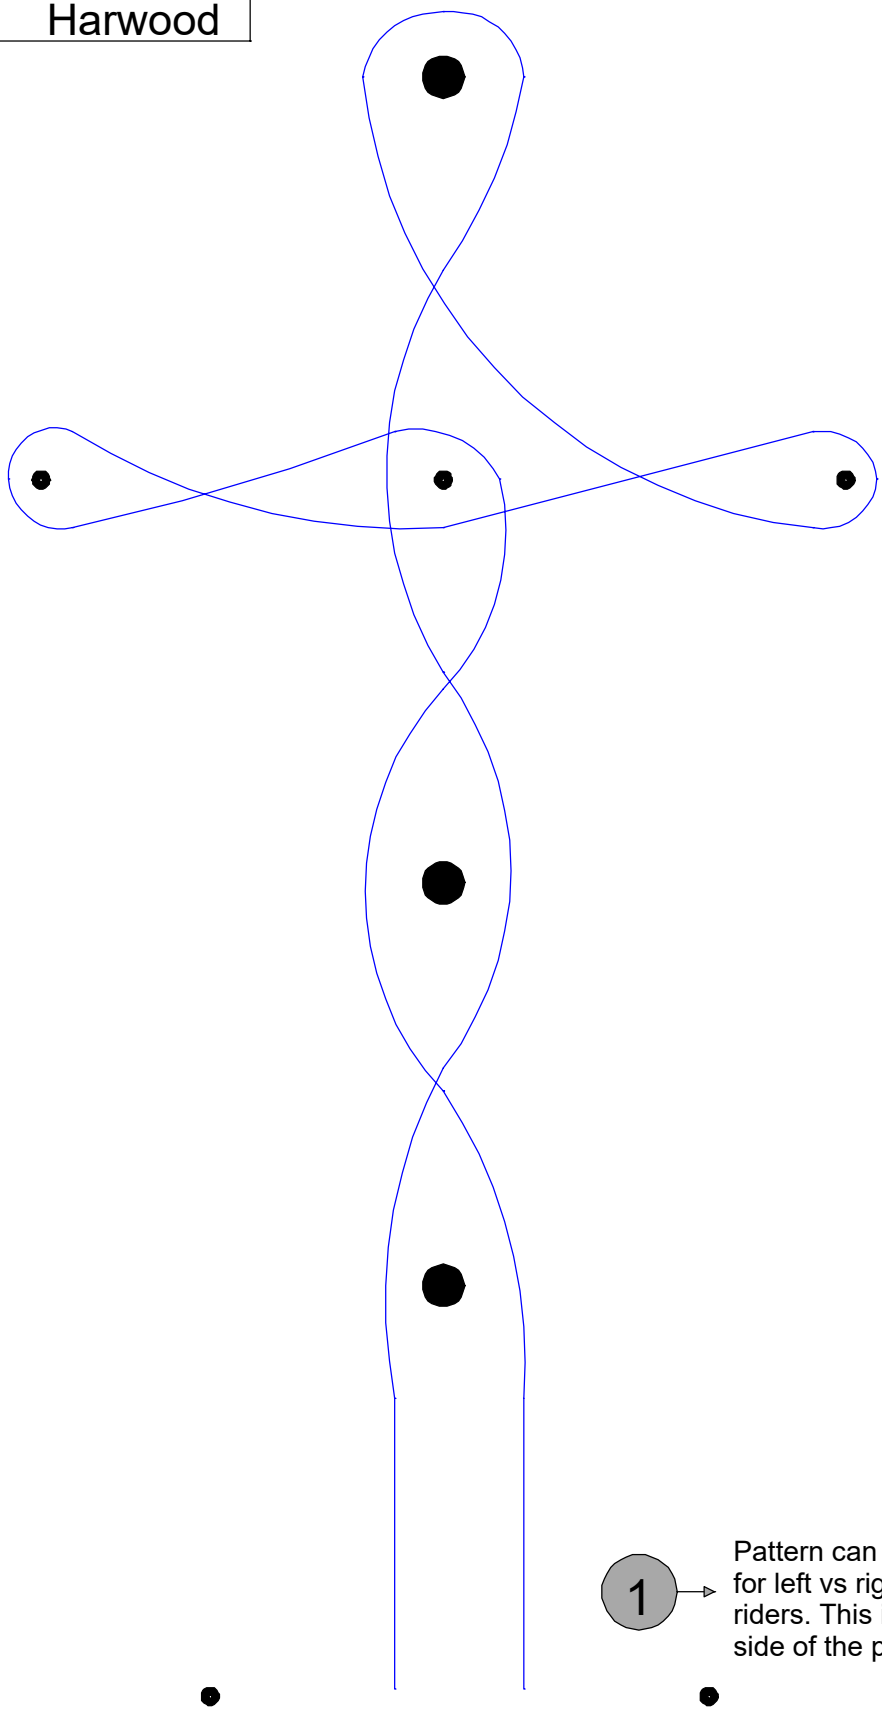

Arena  
Harwood

Pattern  
Gaming Jackpot

1 →

Pattern can be mirrored for left vs right hand riders. This is the start side of the pattern.

Walk ..... Trot/Jog ----- Lope/Canter \_\_\_\_\_  
 Back ..... Ext. Trot/Jog - - - - - Side Pass ~~~~~

Drawn By	Date
Jeff Floyd	6/11/24