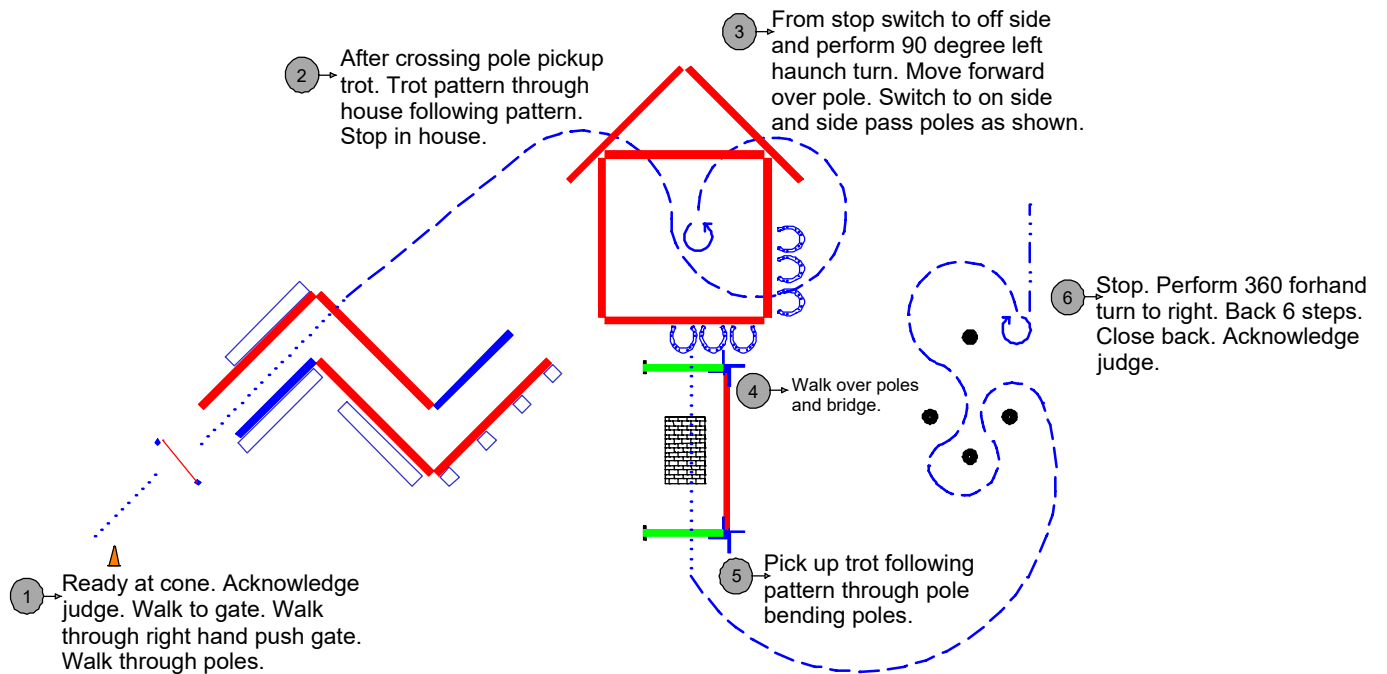

Arena
Harwood

Pattern
Jackpot In-Hand Trail

Walk Trot/Jog ----- Lope/Canter _____
 Back Ext. Trot/Jog ----- Side Pass 

Drawn By	Date
Jeff Floyd	6/11/24