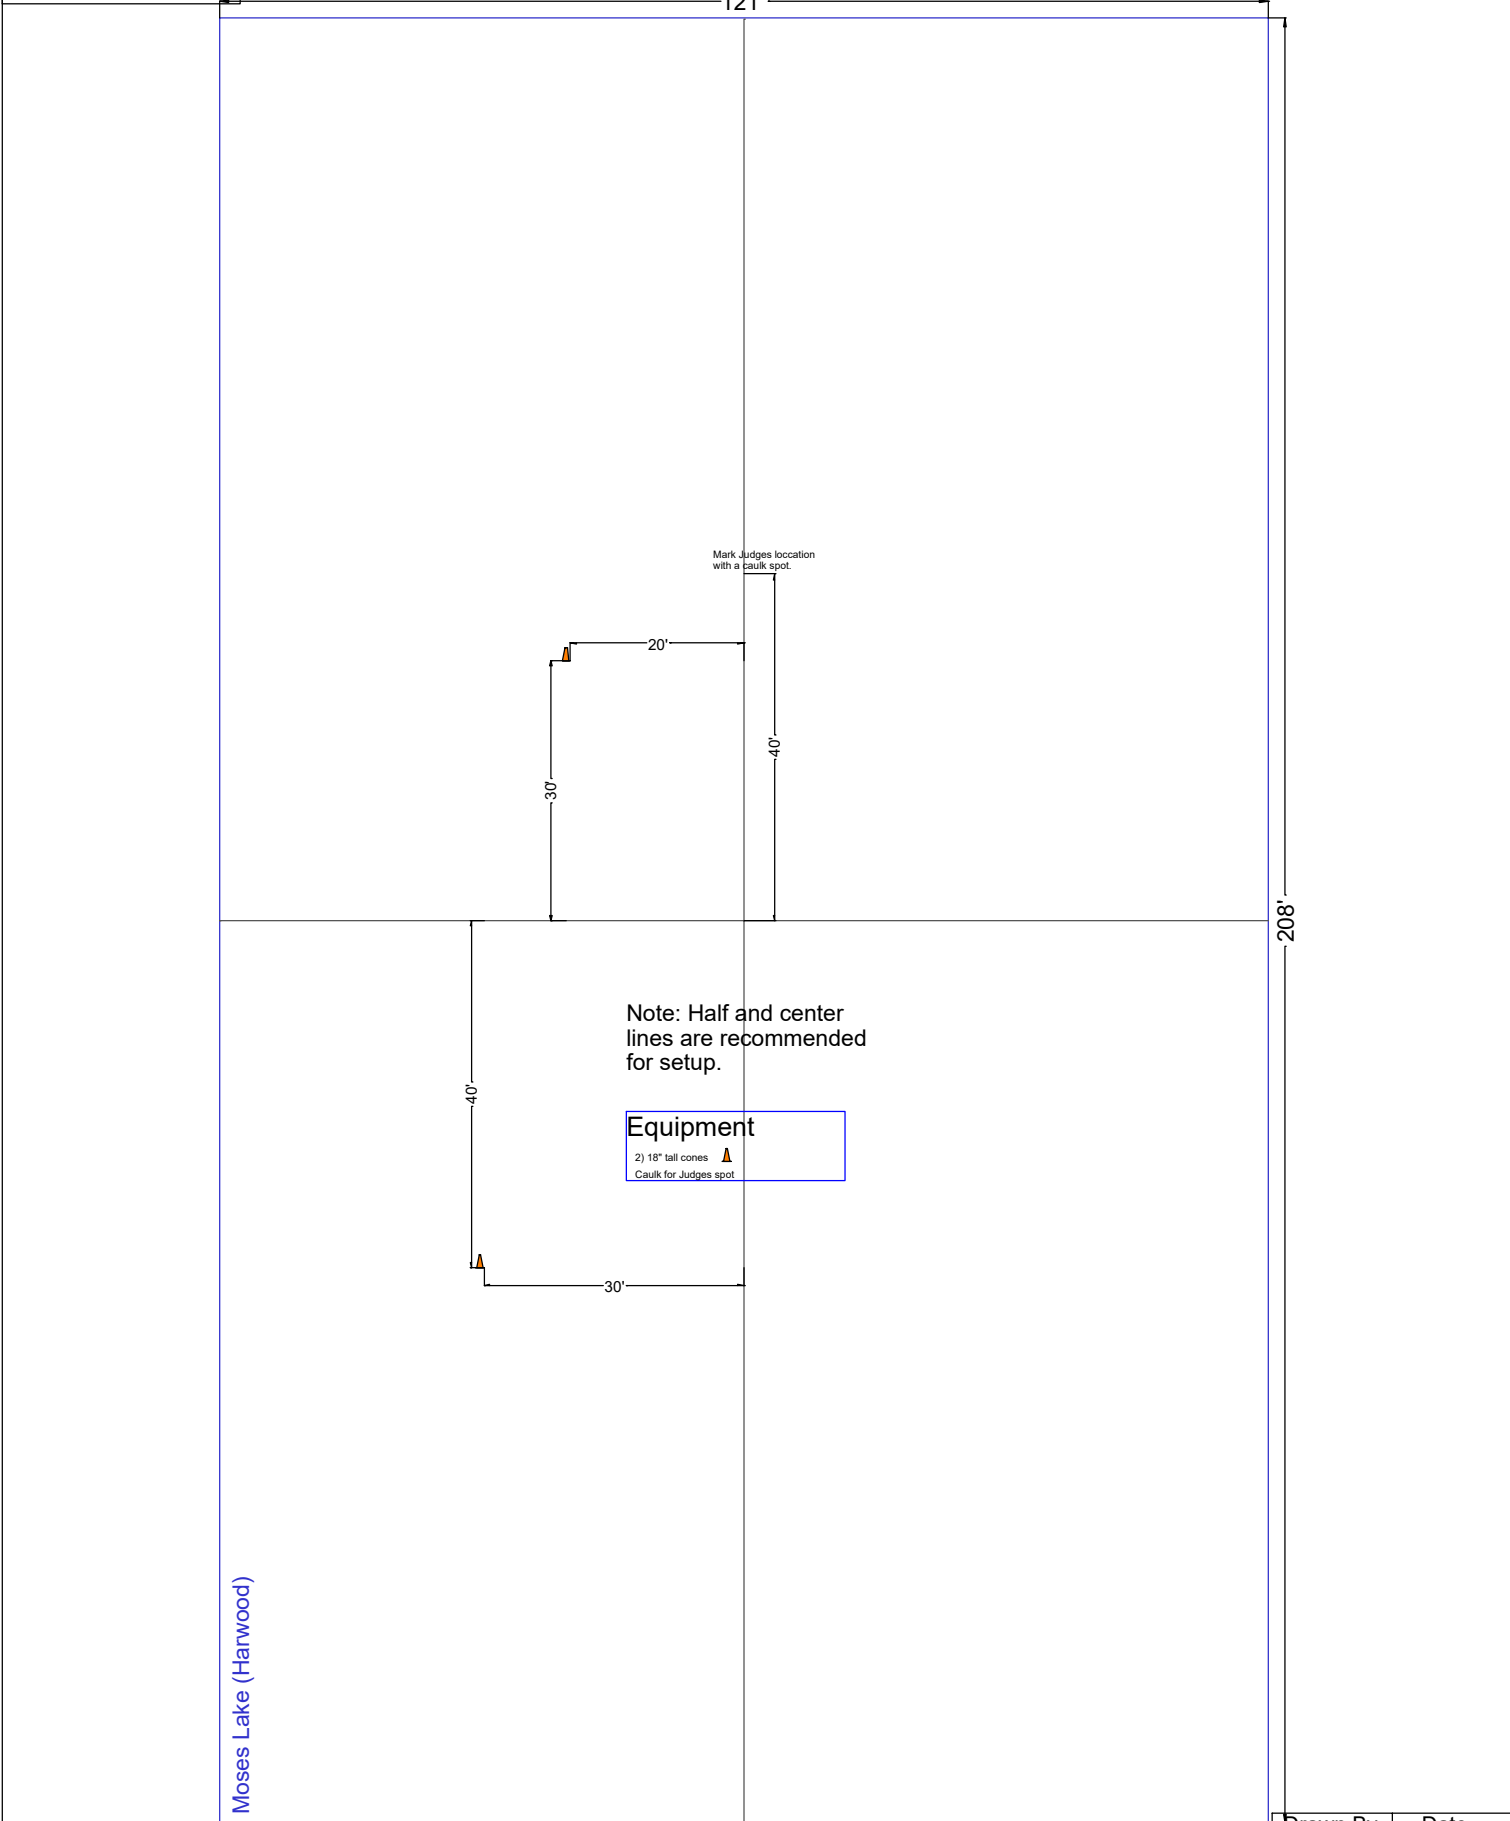

Arena
Ardell

Setup
Showmanship

Moses Lake (Harwood)

Drawn By	Date
Jeff Floyd	6/11/24