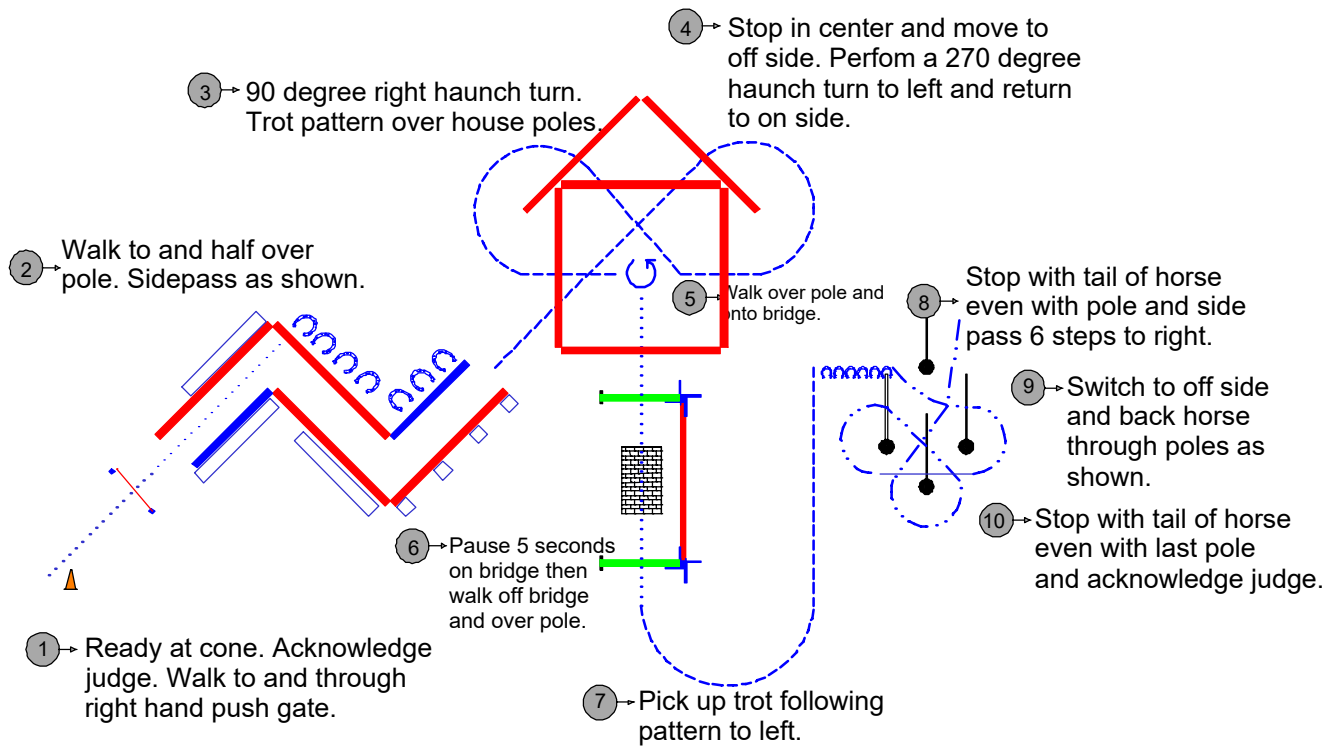

Arena
Harwood

Pattern
In-Hand Trail

Walk Trot/Jog - - - - - Lope/Canter _____
 Back - - - - - Ext. Trot/Jog - - - - - Side Pass

Drawn By	Date
Jeff Floyd	6/12/24